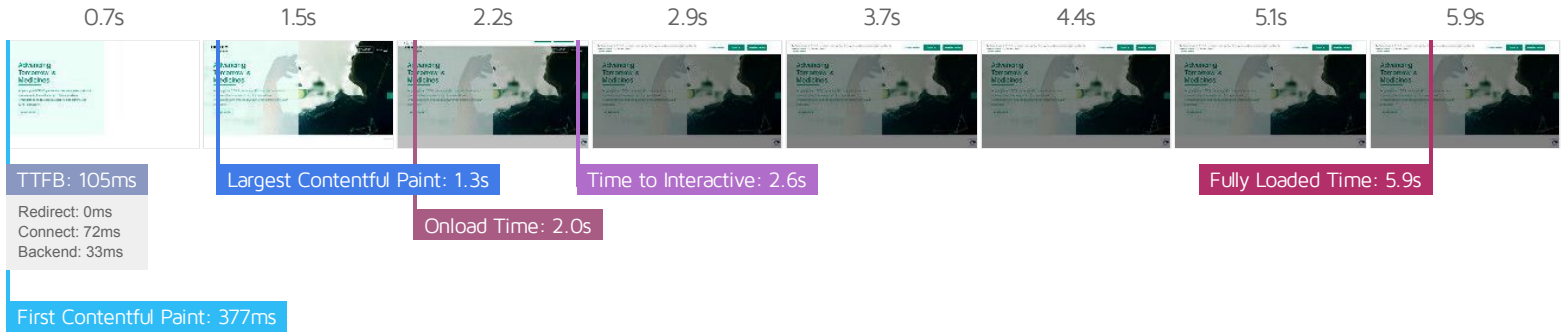

Performance Metrics

First Contentful Paint How quickly content like text or images are painted onto your page. A good user experience is 0.9s or less.	Good - Nothing to do here 376ms	Time to Interactive How long it takes for your page to become fully interactive. A good user experience is 2.5s or less.	OK, but consider improvement 2.6s
Speed Index How quickly the contents of your page are visibly populated. A good user experience is 1.3s or less.	Longer than recommended 2.2s	Total Blocking Time How much time is blocked by scripts during your page loading process. A good user experience is 150ms or less.	Much longer than recommended 589ms
Largest Contentful Paint How long it takes for the largest element of content (e.g. a hero image) to be painted on your page. A good user experience is 1.2s or less.	OK, but consider improvement 1.3s	Cumulative Layout Shift How much your page's layout shifts as it loads. A good user experience is a score of 0.1 or less.	Good - Nothing to do here 0.01

Browser Timings

Redirect	0ms	Connect	72ms	Backend	33ms
TTFB	105ms	First Paint	377ms	DOM Int.	509ms
DOM Loaded	514ms	Onload	2.0s	Fully Loaded	5.9s